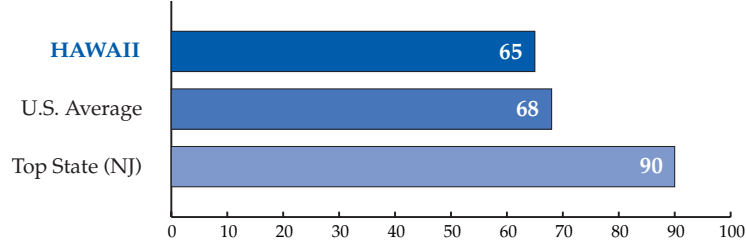

How Does *HAWAII* Compare to the Top State and the National Average?

TRANSITION 1

In Hawaii, for every 100 ninth grade students, 65 graduate four years later.

TRANSITION 2

Of the 65 high school graduates, 34 immediately enter college.

TRANSITION 3

Of the 34 students who enter college, 22 are still enrolled in sophomore year.

TRANSITION 4

Twelve (12) go on to graduate within 150% time, with either an associate's degree within three years or a bachelor's degree within six years.

Note: "Top State" is the best performing of the 50 states.