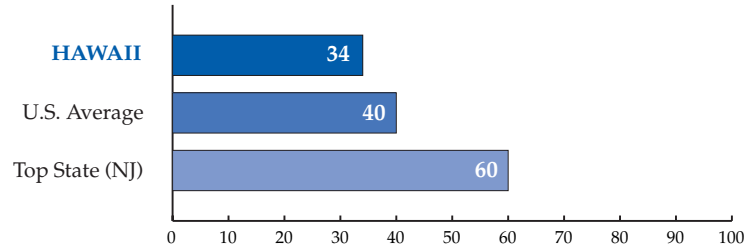

How Does *HAWAII* Compare to the Top State and the National Average?

TRANSITION 1

In Hawaii, for every 100 ninth grade students, 65 graduate four years later.

TRANSITION 2

Of the 65 high school graduates, 34 immediately enter college.

TRANSITION 3

Of the 34 students who enter college, 22 are still enrolled in sophomore year.

TRANSITION 4

Twelve (12) go on to graduate within 150% time, with either an associate's degree within three years or a bachelor's degree within six years.

Note: "Top State" is the best performing of the 50 states.